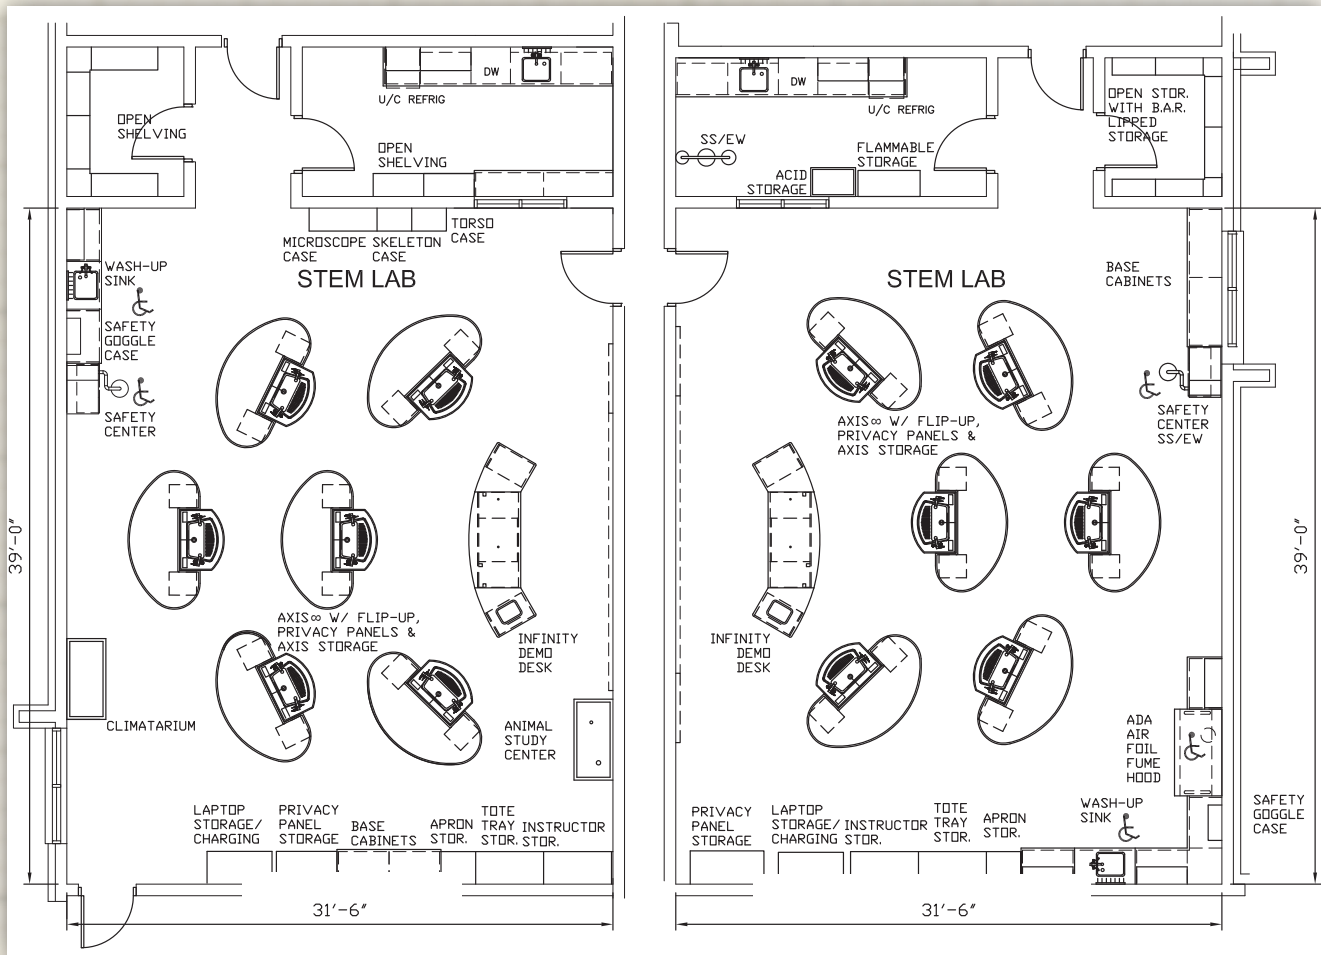

PLANNING outside the box

When it comes to planning and designing labs, Sheldon has pioneered the field. For grades K-12, colleges and universities, and for research facilities, we can craft a plan to help you and your clients make the most of your available space. Using NSTA guidelines, we ensure form, function and attractive design work together for the lab that best suits your purposes. For more than a century we have tracked the developments and trends in education and adapted our plans to new standards and ideas. For thoughtful, creative execution of your lab, depend on Sheldon's expertise.